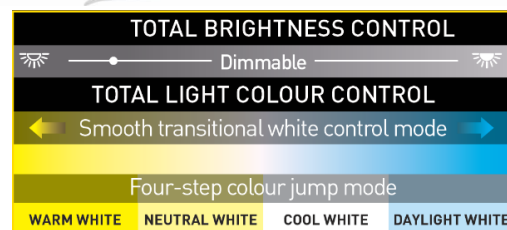

### Main Features

- 1420mm (56") streamline design ceiling fan
- Backed by
  - 3-year in home warranty\*
  - 6-year motor warranty\*
- Coastal friendly, corrosion and UV resistant parts for indoor/covered outdoor use
- Ideal bedroom fan with quieter operation
- Includes a sleek 6-speed remote controller
  - Fan ON/OFF
  - Light ON/OFF/DIMMING
  - Dual control modes for LED colour change
  - Summer/winter modes (reversible airflow)
  - 1H/4H/8H fan and light off timer
  - Light setting memory
  - Easy pairing (up to 4 handsets per receiver)

### Product Technical Specifications

Colour/Finish option	White/Black				
Blade	ABS (White/Black)				
Rated input voltage	220-240V~				
Rated input frequency	50Hz				
DC motor power	35W				
Lighting	LED	18W Dimmable			
	Control Mode	<b>TOTAL LIGHT COLOUR CONTROL</b> Smooth transitional white control mode: Between Warm White to Daylight White AND 4-step colour change mode: Warm White > Neutral White > Cool White > Daylight			
	CCT	3000K	3500K	4000K	5000K
	Output	1200lm	1250lm	1250lm	1300lm
Airflow**	Max 12,995 m <sup>3</sup> /h				
Ceiling to Fan Bottom	354mm				
Ceiling to Blade	283mm				
Base Diameter	144mm				
Gross weight	6.8 kg				
Net weight	5.6 kg				
Packaging	Colour box				
Packaging size (mm)	L775mm x W235mm x H393mm				